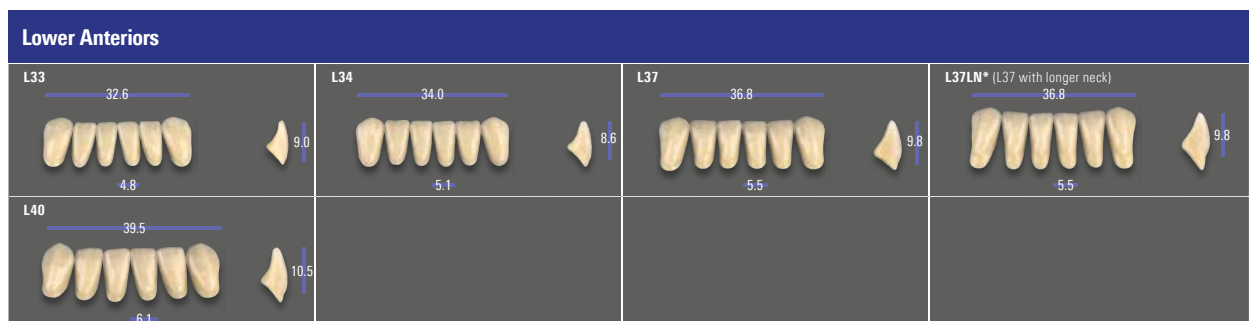

100% VITA QUALITY 100% ECONOMICAL

VITA MFT®

Solid, standard prosthetic with excellent cost efficiency

- Easy and intuitive setup
- Secure, solid and esthetic results
- Reliably reproduced tooth shades

NOW available in all
VITA classical A1–D4® shades!

VITA – perfect match.

VITA

VITA MFT® – Overview moulds and shades

NEW: Additional shades

To supplement our VITA MFT shade range, the following VITA shades C1, 3M1/~D2 and 3M3/~B4 will be provided for all anterior and posterior teeth, along with bleach shade OM1 for posterior teeth.*

VITA MFT is now available in:

VITA classical A1–D4®	OM1	OM3	A1	~A2	A3	~A3,5	~A4	~B1	~B2	~B3	NEW ~B4	NEW C1	~C2	C3	~C4	NEW ~D2	D3	~D4
			2M1	2M2	3M2	3R2.5	4M2	1M1	2L1.5	3L2.5	3M3	-	3L1.5	4L1.5	5M1	3M1	-	3L1.5

NEW

* The VITA classical shades A1-D4 for VITA MFT indicated with "~" represent the closest possible approximation to the VITA SYSTEM 3D-MASTER shades.